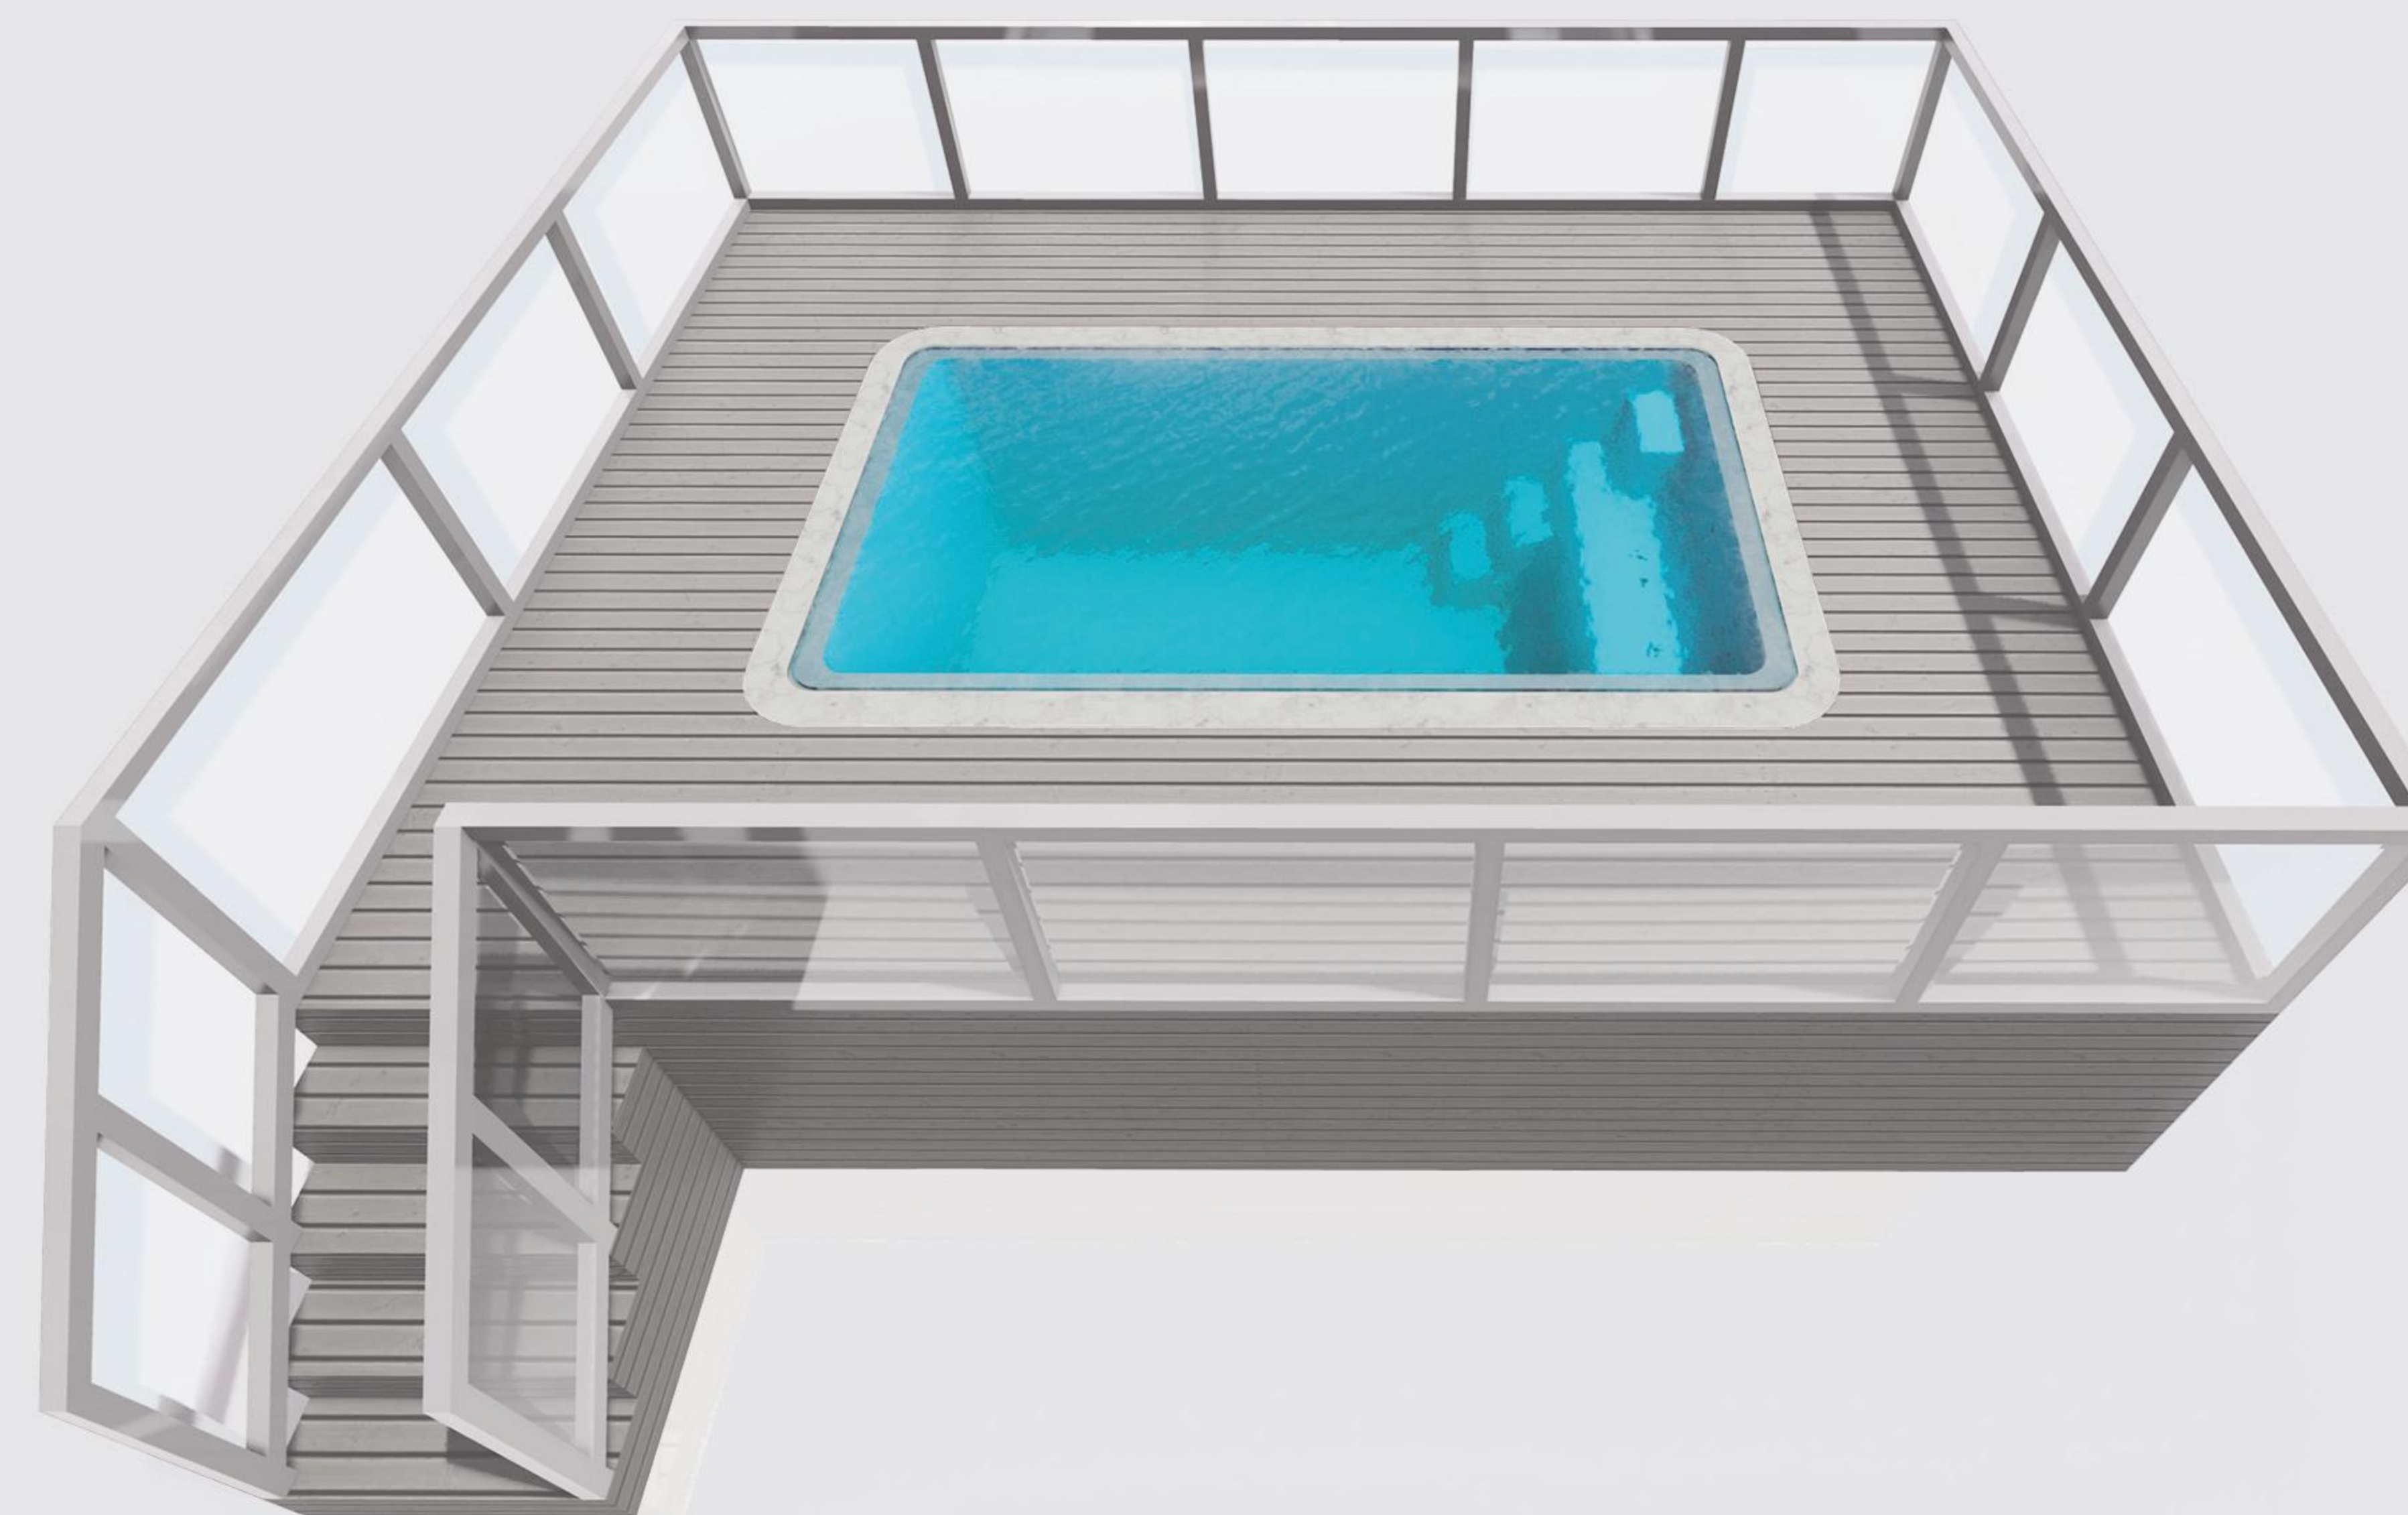

Resin fiber layer

A layer made of resin and fiber materials, with certain strength and toughness.

2cm PVC sandwich

A material with a PVC sandwich material and a thickness of 2cm, with certain insulation, sound insulation and other properties.

FRP layer

A layer made of fiberglass-reinforced plastic, with the characteristics of light weight, high strength, corrosion resistance, etc.

IT CAN BE PLACED ON THE GROUND
OR UNDERGROUND.

01-1

COULEUR DISPONIBLE: 

Techniques such as terrace construction or retaining wall building can be used to install the pool that best fits your property, ensuring safety, functionality, and aesthetics.

DESCRIPTION OF THE STRUCTURE