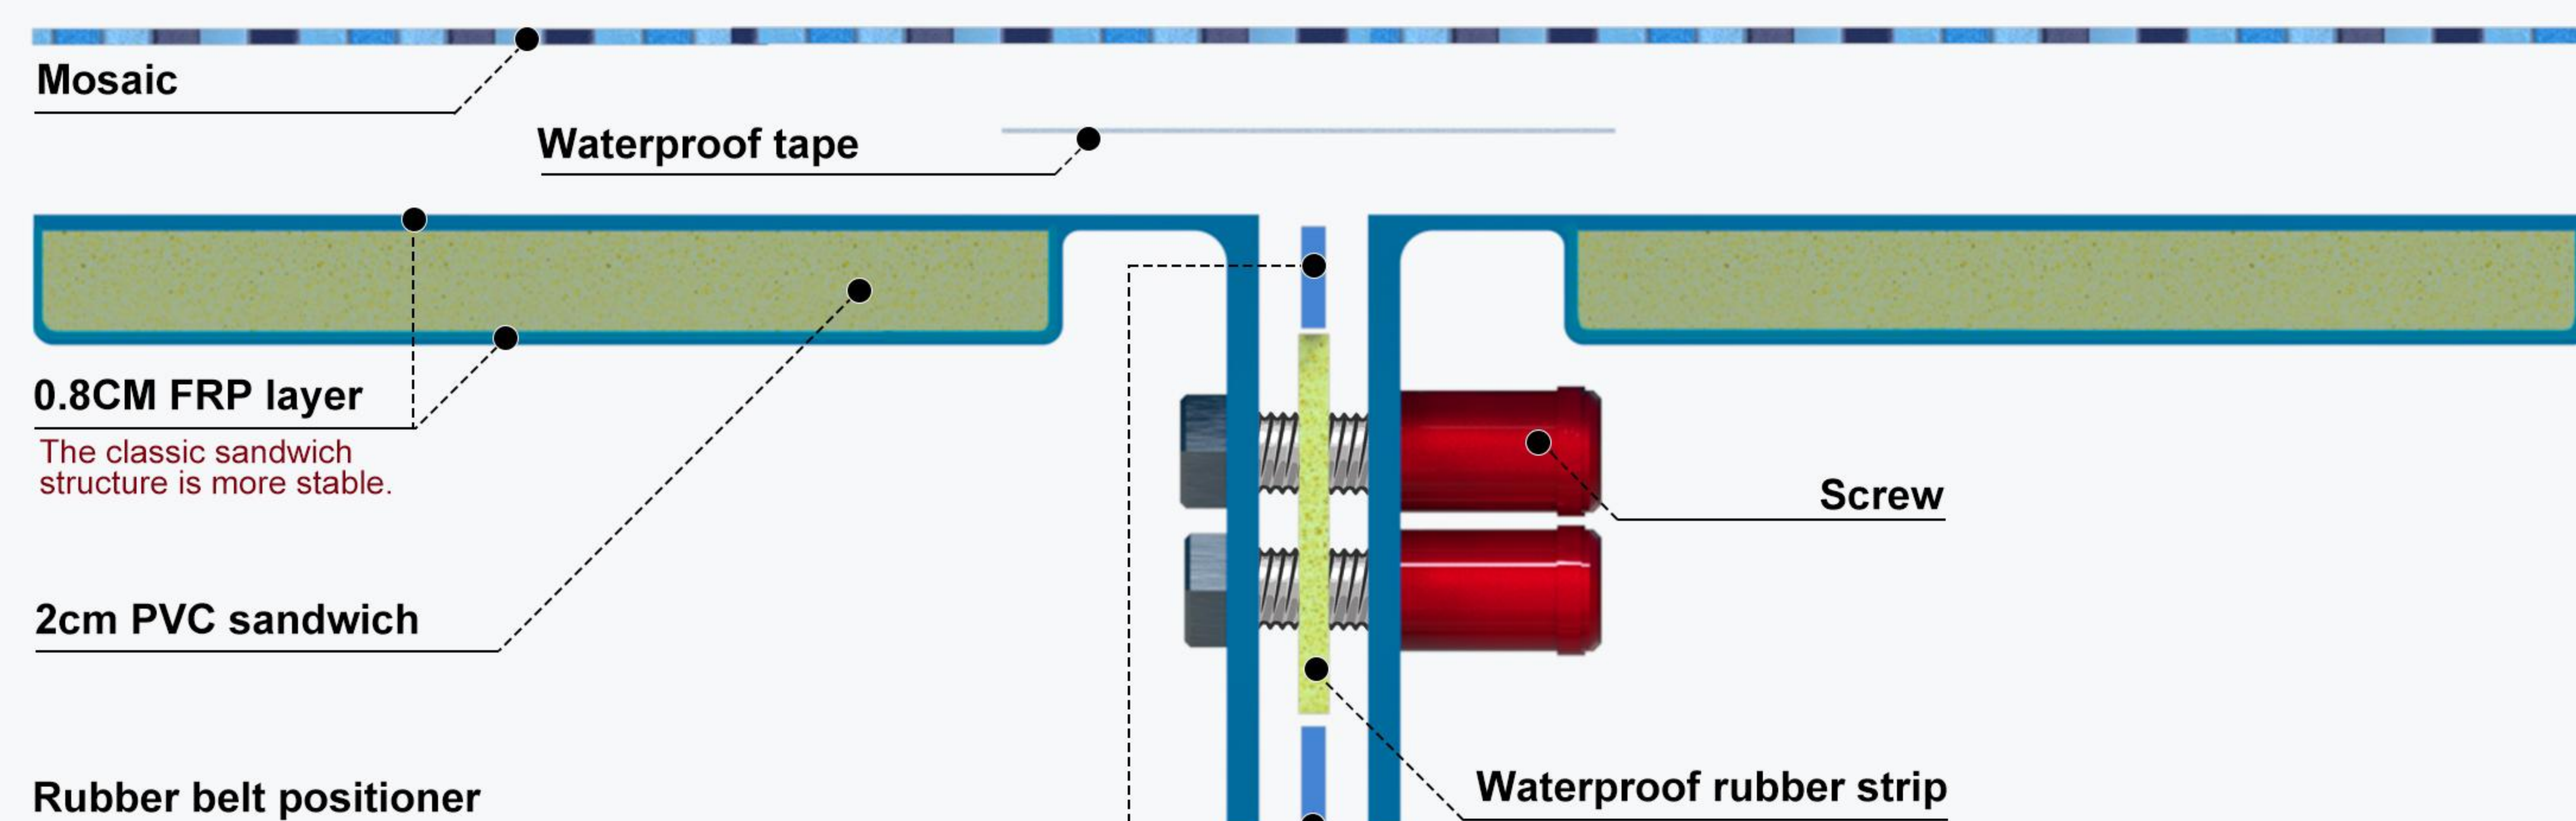

THE INSTALLATION STRUCTURE OF THE SPLIT SWIMMING POOL.

SECTIONAL DRAWING

EXPLANATION OF INSTALLATION PROCEDURES

MODULAR AND CUSTOMIZABLE

QUANTITY OF PACKING:

20 GP / 1 PCS

40 HP / 2 PCS

02-1