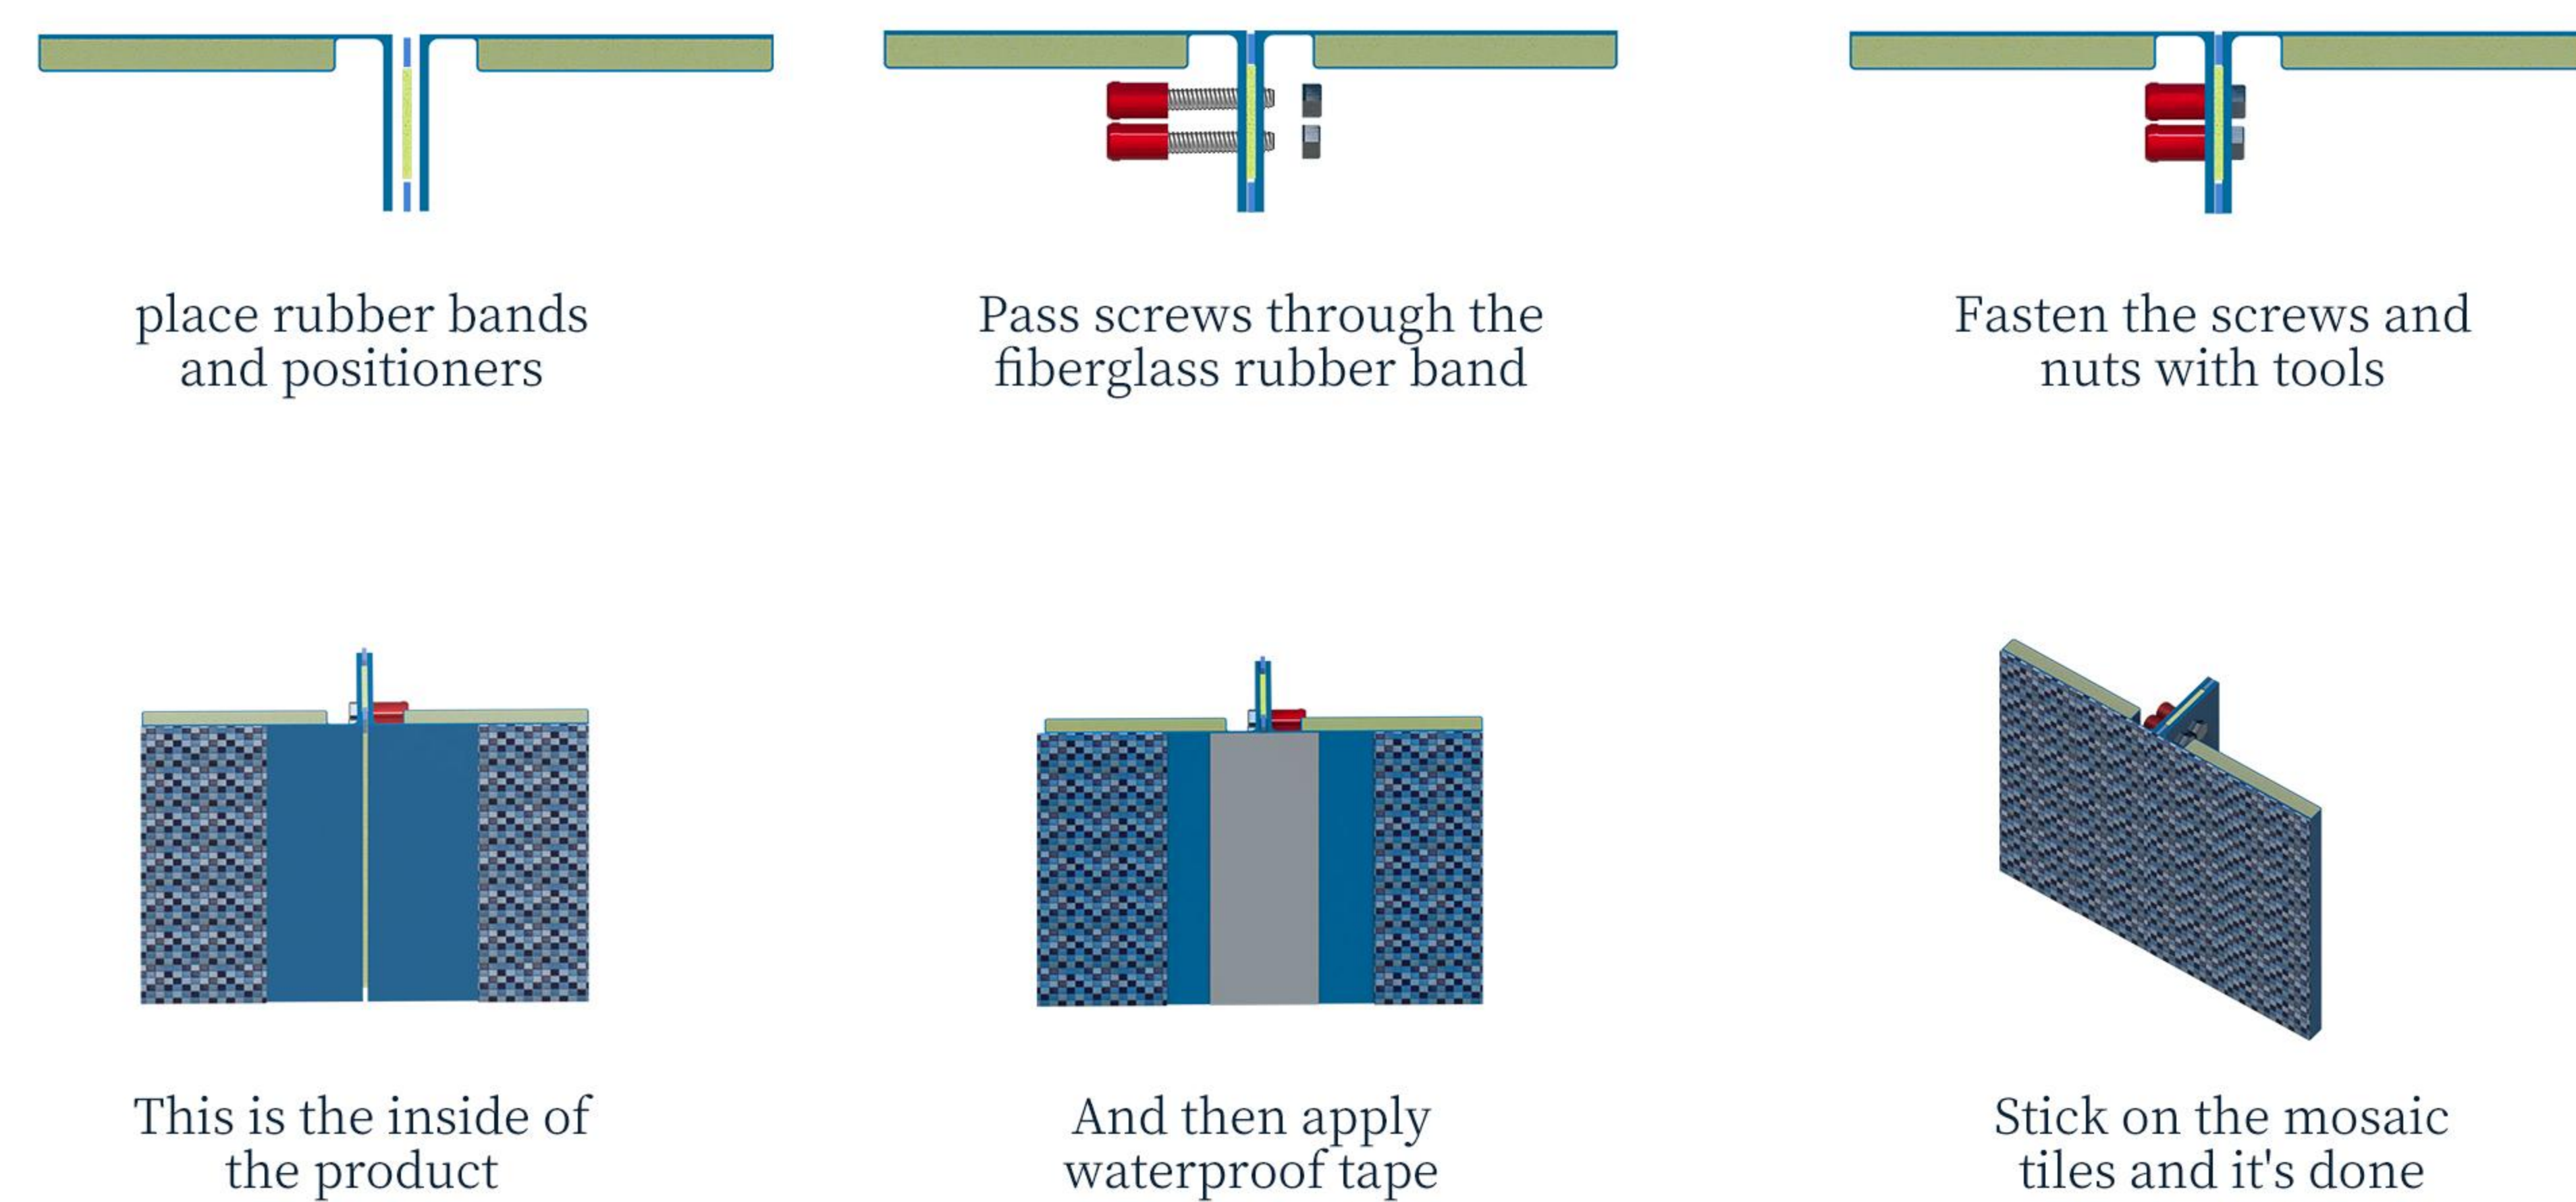

02

MODULABLE ET PERSONNALISABLE

Customize your Kaixin pool with a multiple style.

Create any type of pool, achieve a natural integration and artistic design which precisely meet your aspirations.

You are the Master.

THE INSTALLATION STRUCTURE OF THE SPLIT SWIMMING POOL.

SECTIONAL DRAWING

EXPLANATION OF INSTALLATION PROCEDURES

MODULAR AND CUSTOMIZABLE

QUANTITY OF PACKING:

20 GP / 1 PCS

40 HP / 2 PCS

02-1