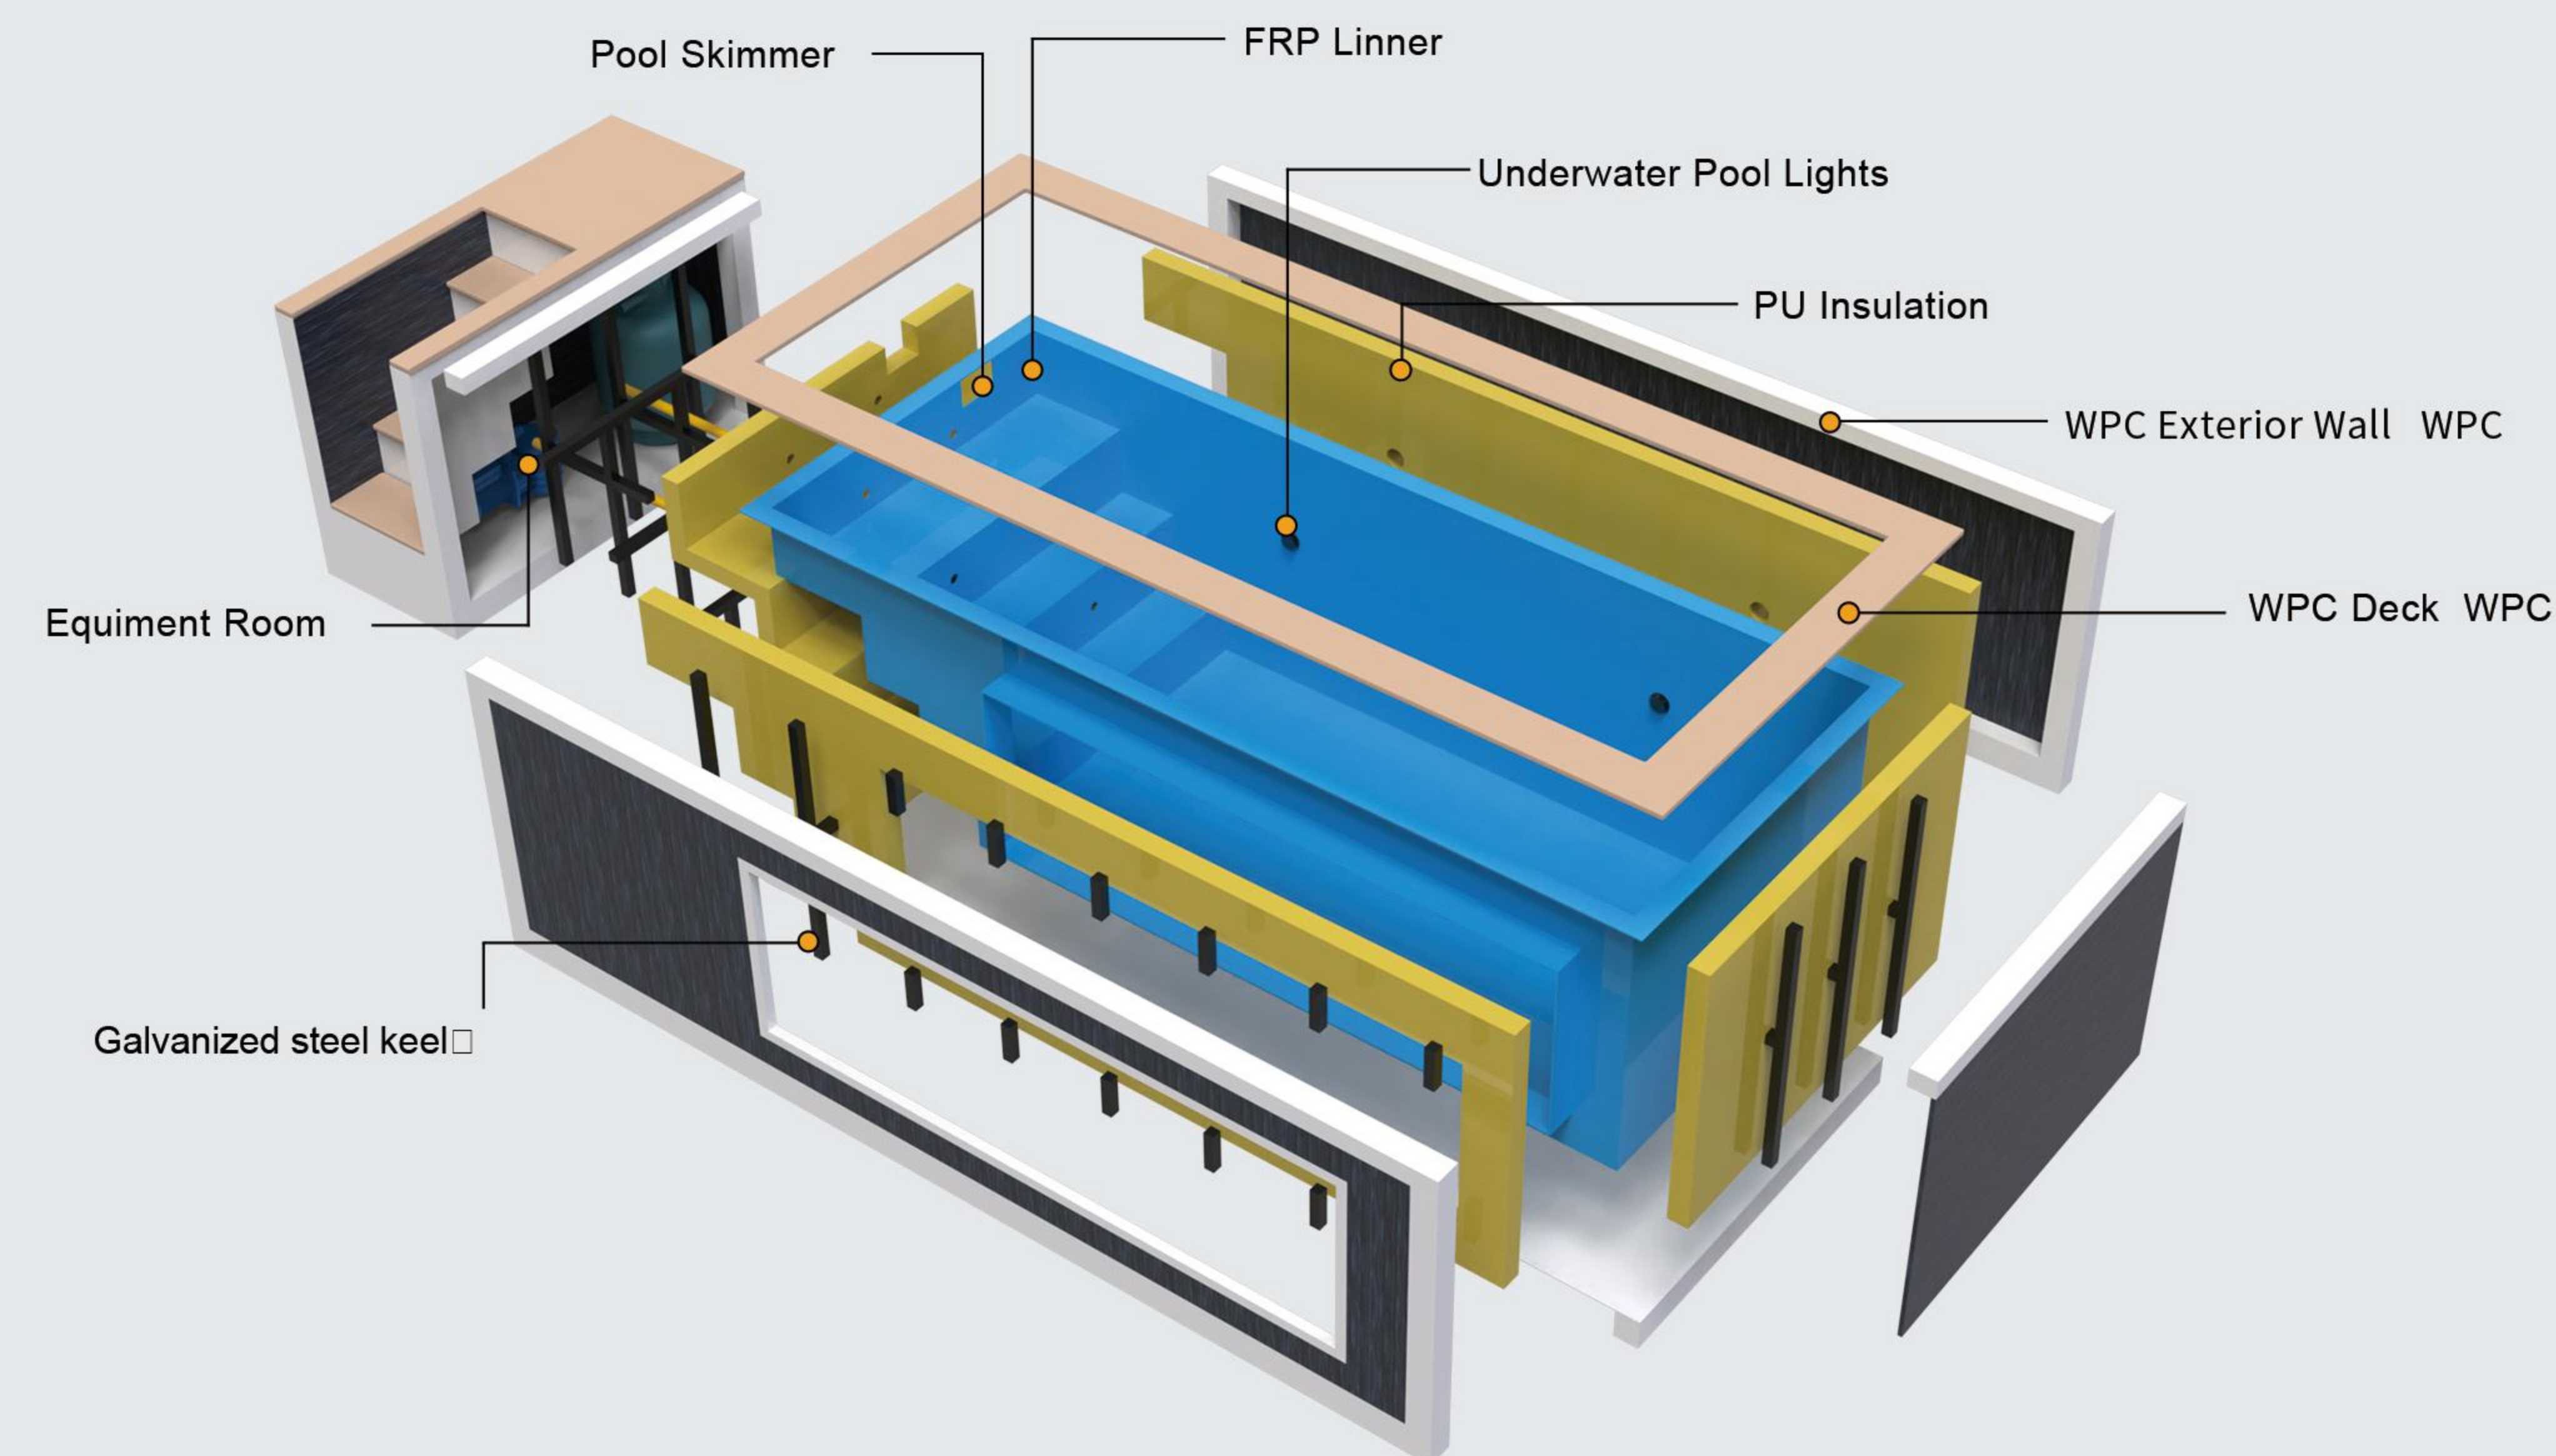

03-1

QUANTITY OF PACKING: 20 GP 1 PCS

40 HQ 2 PCS

COULEUR DISPONIBLE:

UNIT	LENGTH	WIDTH	DEPTH
INCH	228.34	86.6	47.24
FOOT	19	7.2	3.93
M	5.8	2.2	1.2