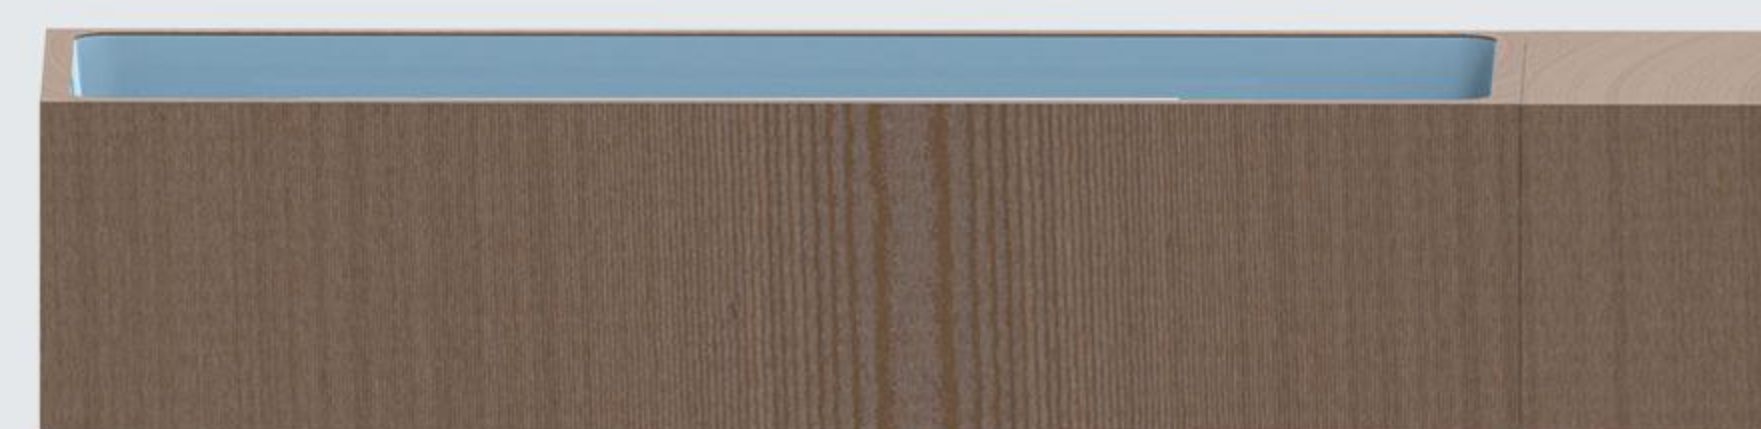

Finally, install the protective glass and it will be completed

03-1

QUANTITY OF PACKING: 20 GP 1 PCS

40 HQ 2 PCS

COULEUR DISPONIBLE:

UNIT	LENGTH	WIDTH	DEPTH
INCH	228.34	86.6	47.24
FOOT	19	7.2	3.93
M	5.8	2.2	1.2