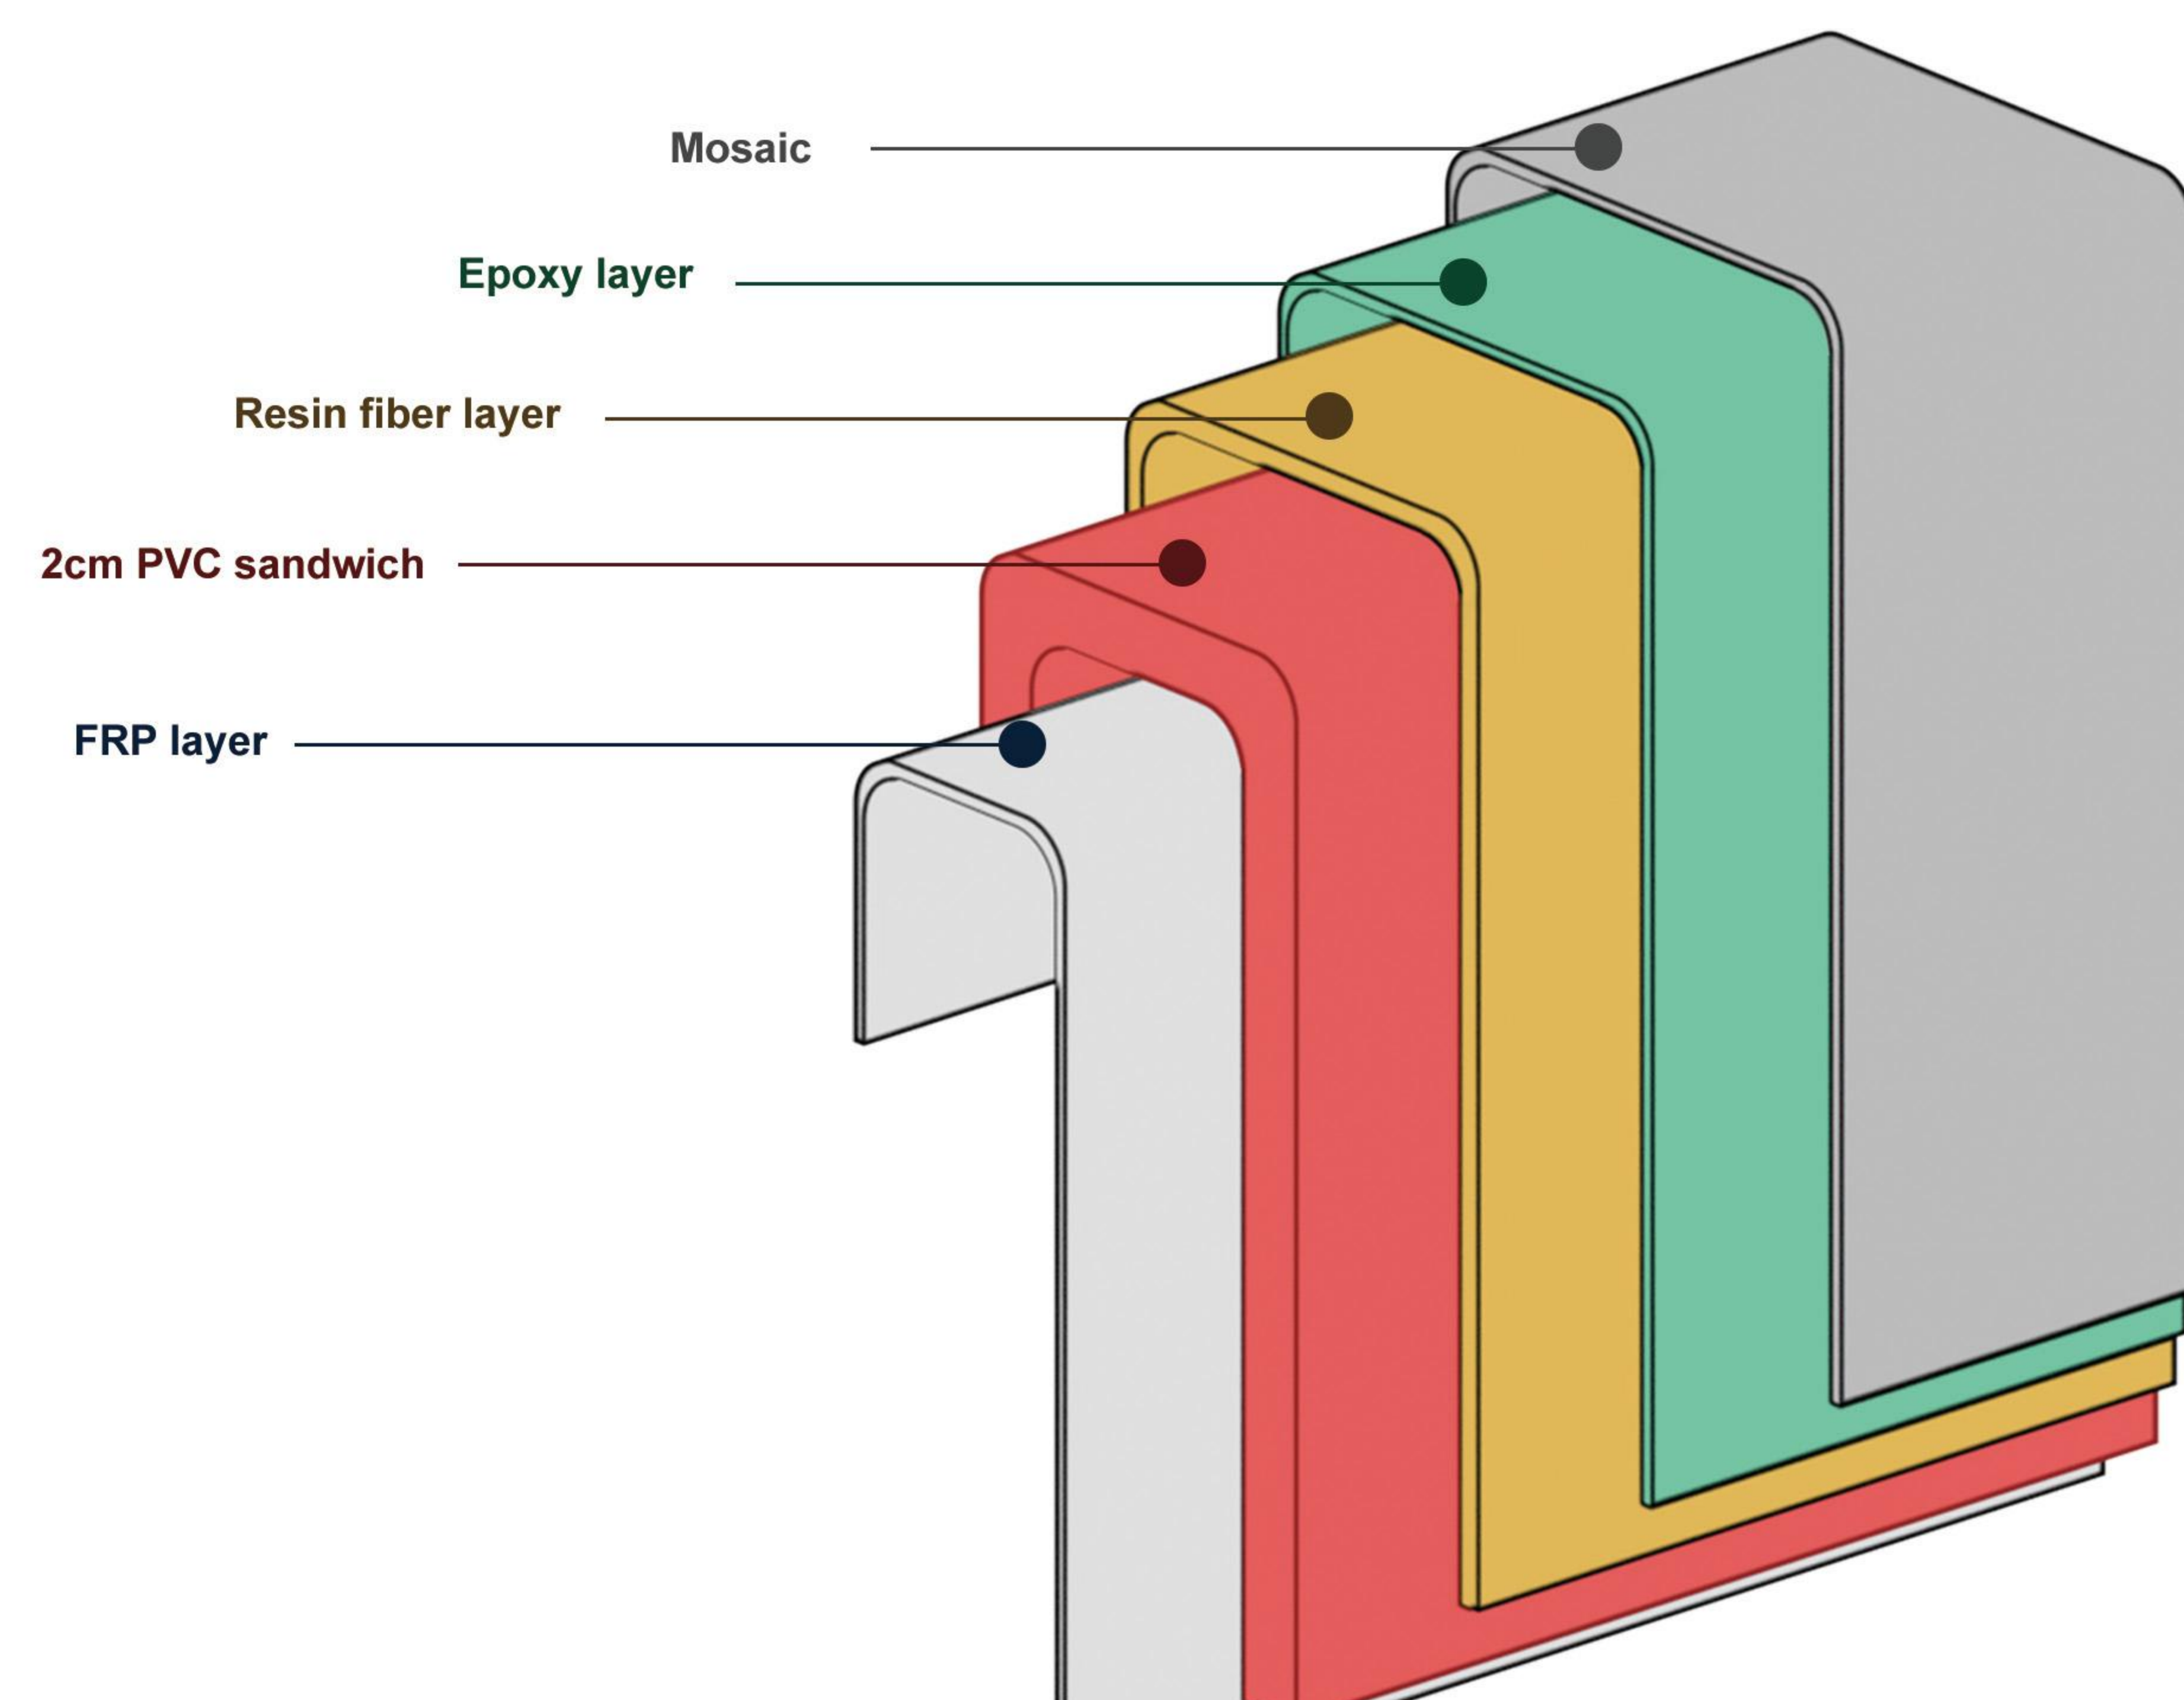

Resin fiber layer

A layer made of resin and fiber materials, with certain strength and toughness.

2cm PVC sandwich

A material with a PVC sandwich material and a thickness of 2cm, with certain insulation, sound insulation and other properties.

FRP layer

A layer made of fiberglass-reinforced plastic, with the characteristics of light weight, high strength, corrosion resistance, etc.

IT CAN BE PLACED ON THE GROUND
OR UNDERGROUND.

01-1

COULEUR DISPONIBLE: 