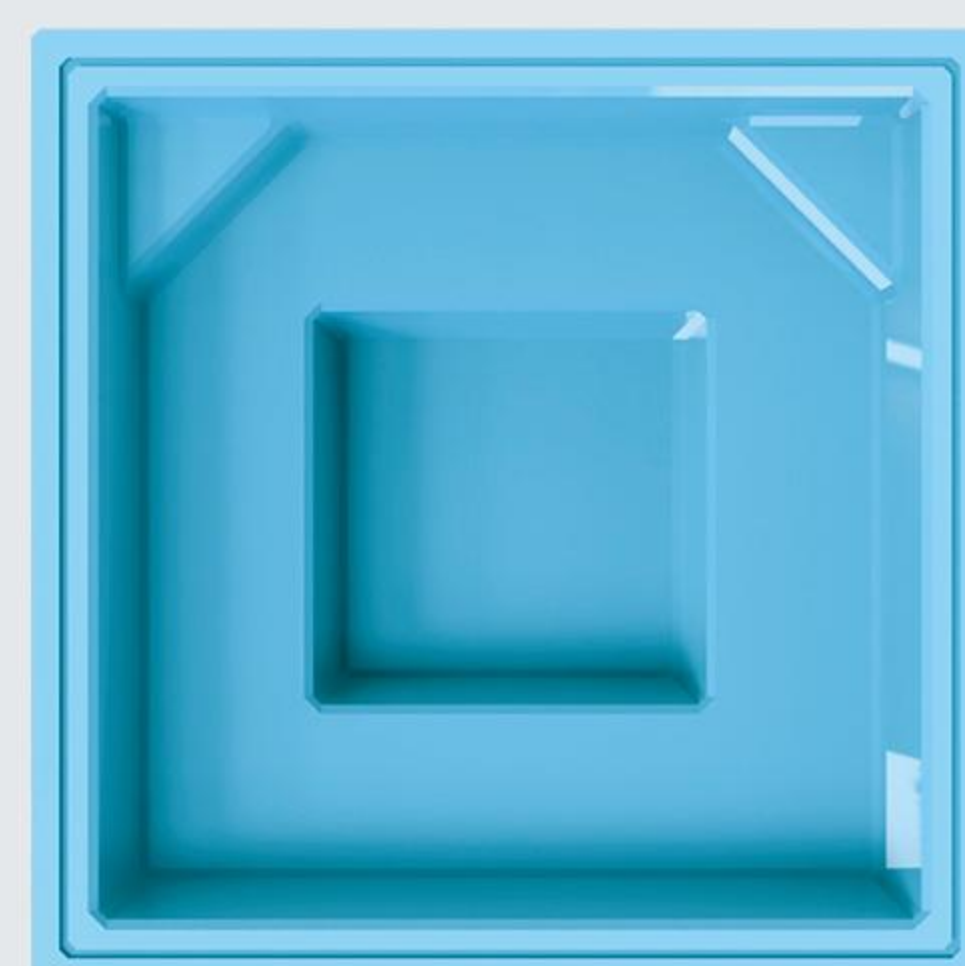

01-1

COULEUR DISPONIBLE:

NUMBER OF PACKAGES: 20GP 8PCS 40HQ 30PCS

UNIT	LENGTH	WIDTH	DEPTH
INCH	86.6	86.6	39.37
FOOT	7.22	7.22	3.28
M	2.2	2.2	1