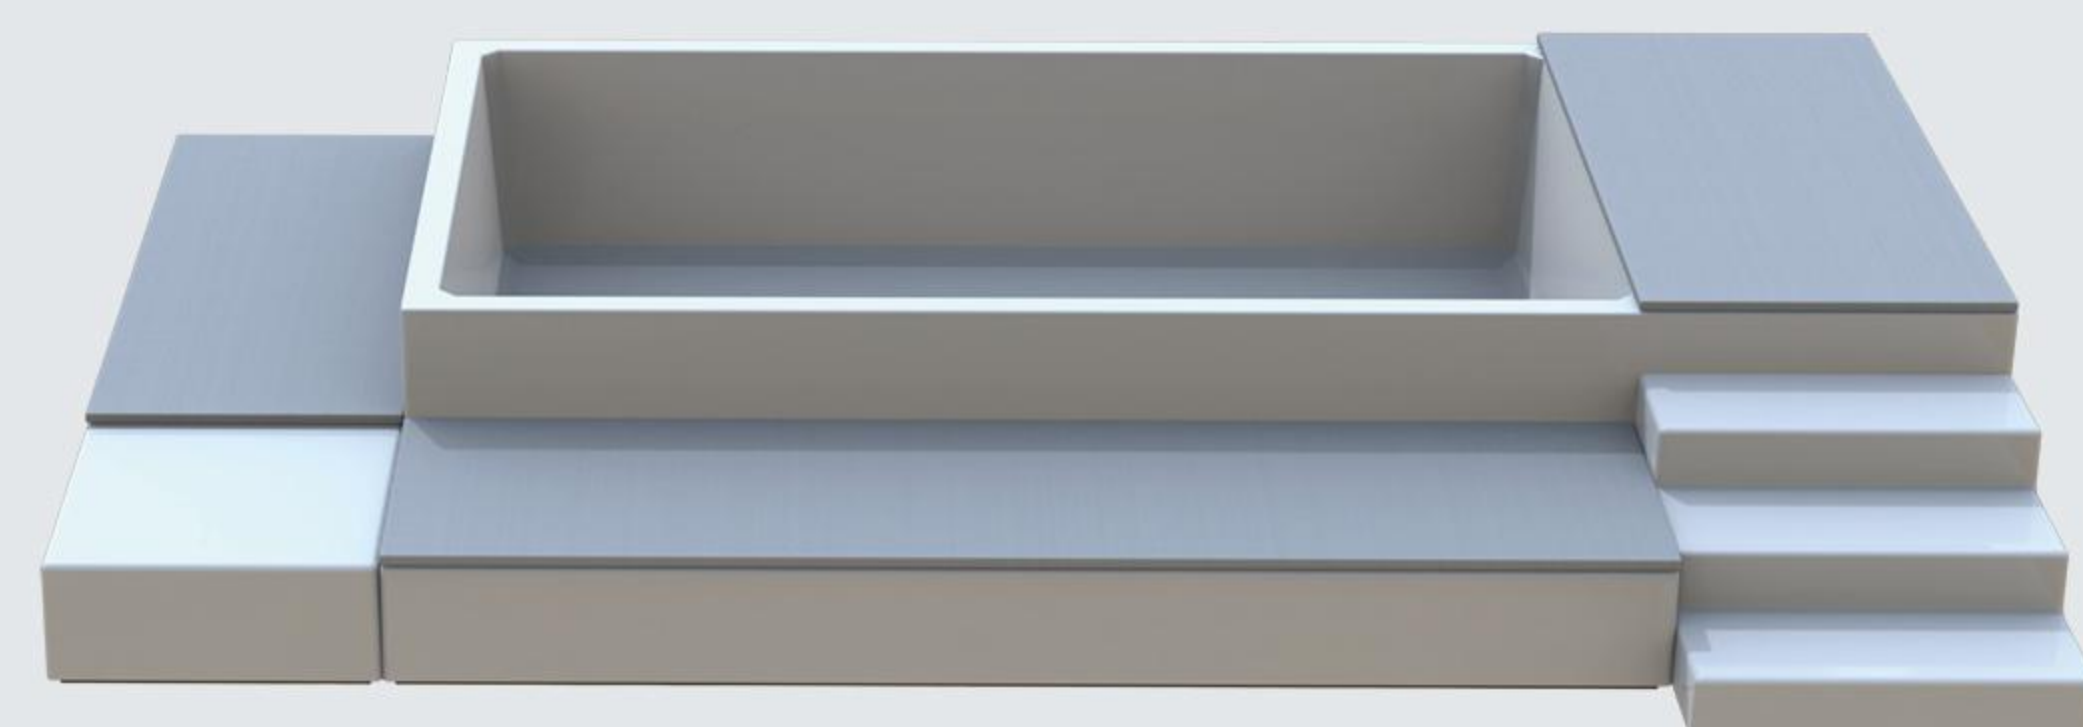

04-2

COULEUR DISPONIBLE:

NUMBER OF PACKAGES: 20 GP 2 PCS   40 HQ 5 PCS

UNIT	LENGTH	WIDTH	DEPTH
INCH	135.82	86.6	27.55
FOOT	11.31	7.2	2.3
M	3.45	2.2	0.7