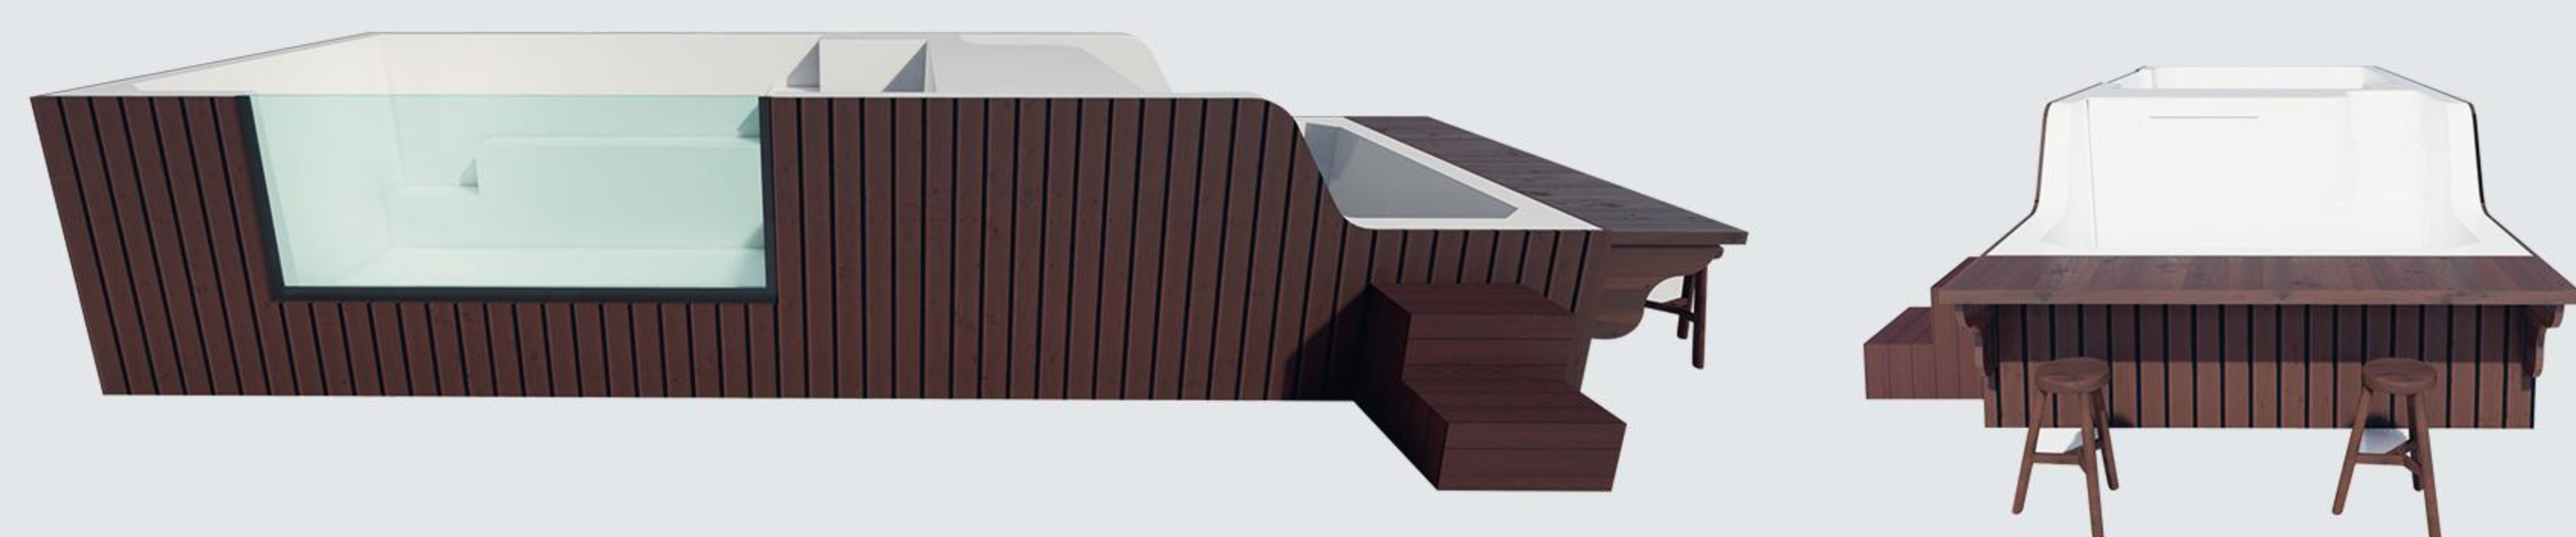

UNIT	LENGTH	WIDTH	DEPTH
INCH	230.7	86.6	47.24
FOOT	19.22	7.2	3.93
M	5.86	2.2	1.2

04

WIDE RANGE OF ACCESSORIES

Innovation comes to your home with Kaixin fiberglass pools, a wide selection of maintenance equipment, accessories, and garden furniture, make it a complementary choice.